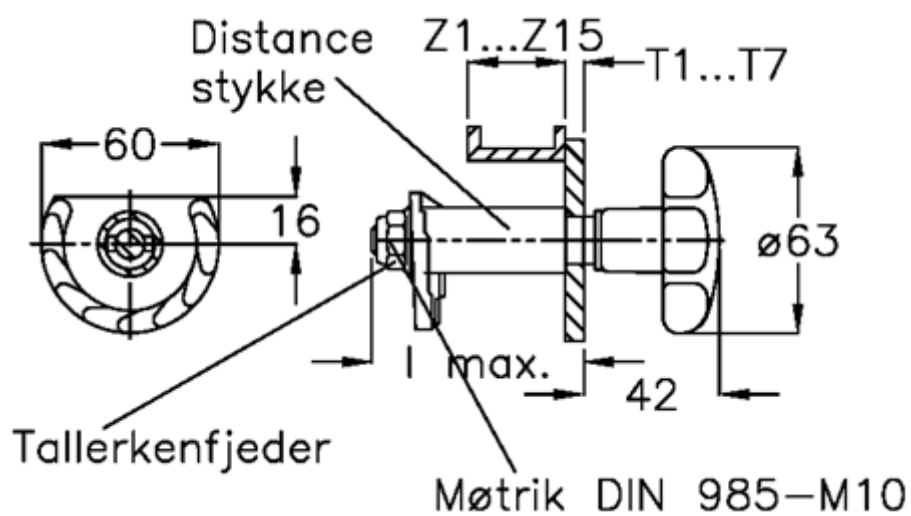

Data Sheet

Article number: 20894507

Description: E+G Door lock
GN 117-SG-T5-Z7

Measures

Cam thickness = 18-27